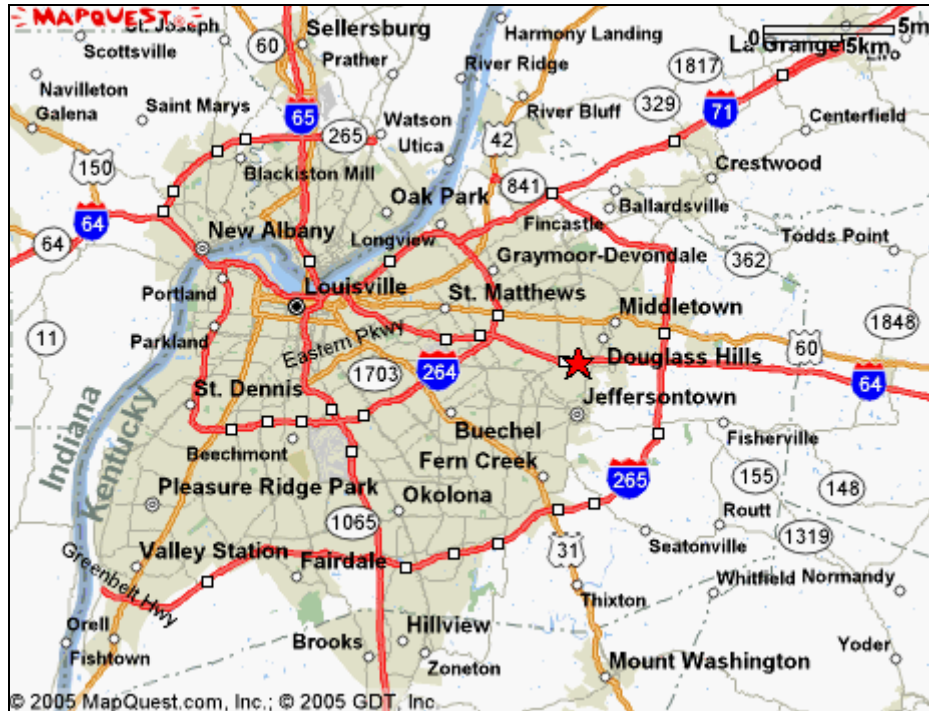

## DIRECTIONS TO OUR FACILITY

### From Louisville:

Take I-64 east to Exit 15, stay to the right. Go straight at the traffic light, across Hurstbourne Parkway onto Bluegrass Parkway. Follow Bluegrass Parkway approximately 1 mile and turn left into the Quantum Business Center. Our offices are midway down the complex.

### From Lexington:

Take I-64 west to Exit 15. Turn left onto Hurstbourne Parkway heading south. After you pass underneath the expressway, turn left at the traffic light onto Bluegrass Parkway. Follow Bluegrass Parkway approximately 1 mile and turn right into the Quantum Business Center. Our offices are midway down the complex.